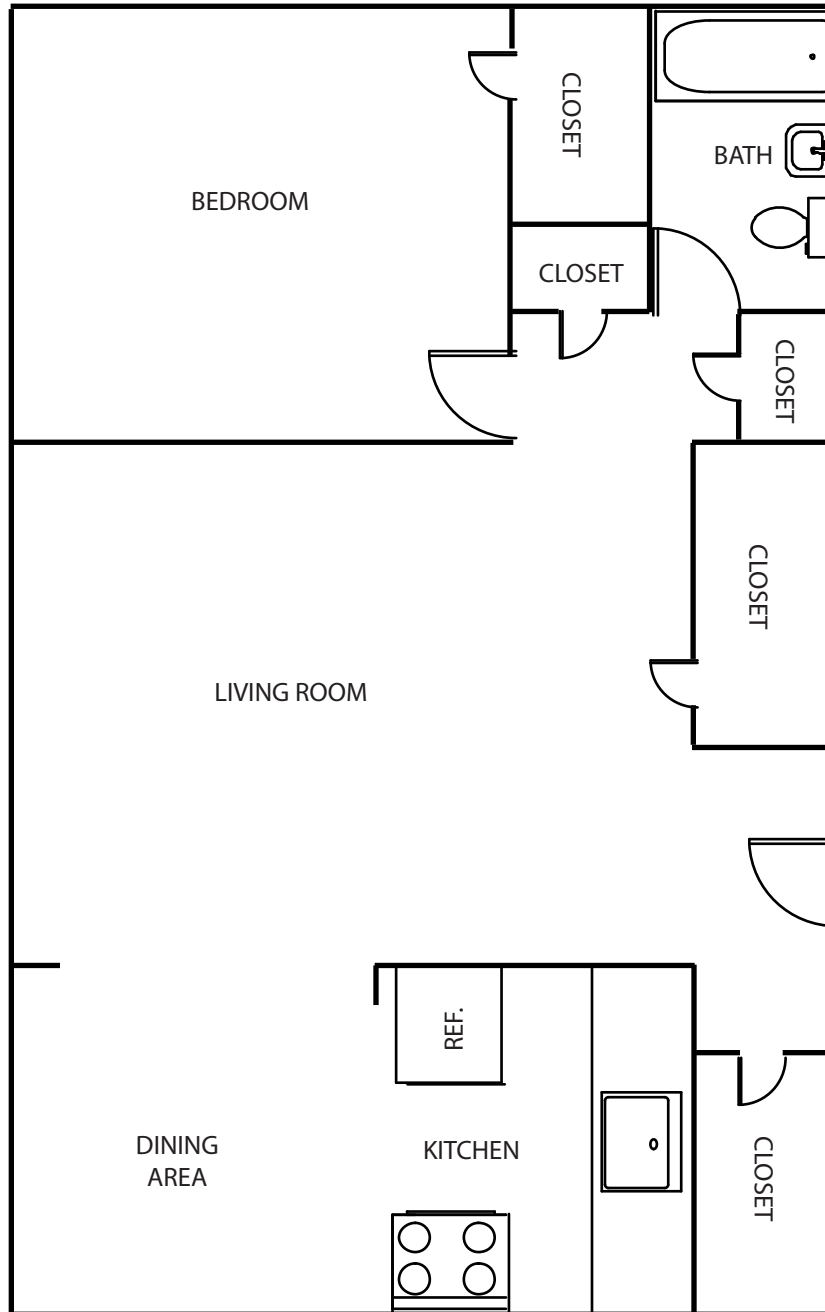

**1 Bedroom / 1 Bath / 574 sf  
Units 101, 201, 301**

Square footage and dimensions are approximate

For leasing inquiries, please call BA Management Services at 303.333.3773

1 Bedroom / 1 Bath / 546 sf  
Units 103, 203, 303

Square footage and dimensions are approximate

For leasing inquiries, please call BA Management Services at 303.333.3773

1 Bedroom / 1 Bath / 522 sf  
Units 105, 205, 305

Square footage and dimensions are approximate

For leasing inquiries, please call BA Management Services at 303.333.3773

**1 Bedroom / 1 Bath / 486 sf  
Units 106, 206, 306**

Square footage and dimensions are approximate

For leasing inquiries, please call BA Management Services at 303.333.3773

1 Bedroom / 1 Bath / 522 sf  
Units 107, 207, 307

Square footage and dimensions are approximate

1 Bedroom / 1 Bath / 540 sf  
Units 108, 208, 308

Square footage and dimensions are approximate

For leasing inquiries, please call BA Management Services at 303.333.3773