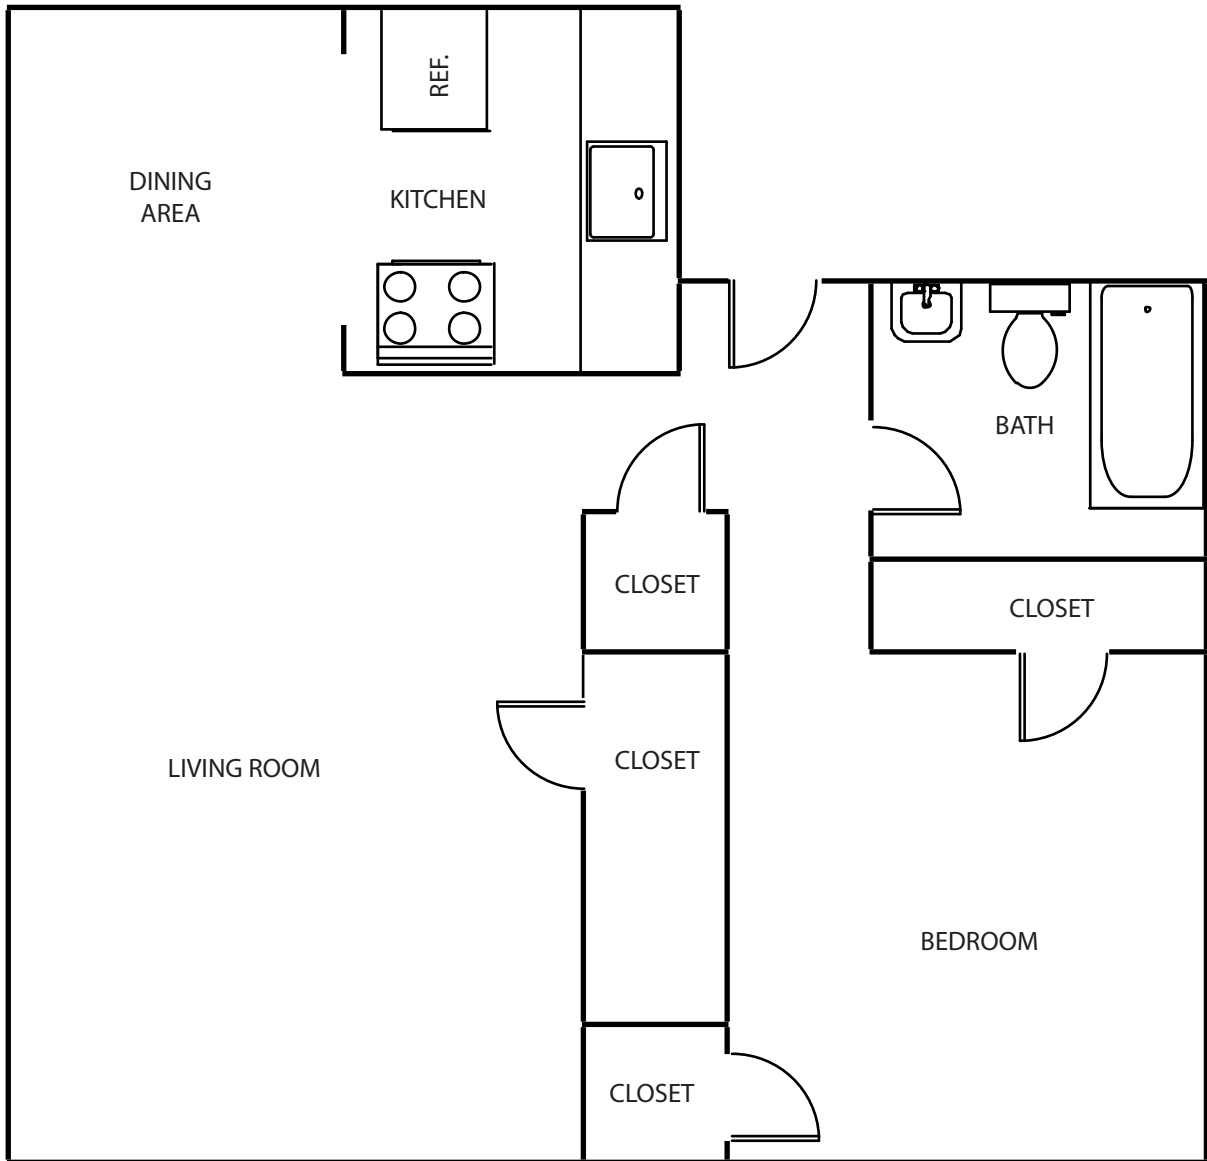

**1 Bedroom / 1 Bath / 574 sf  
Units 101, 201, 301**

Square footage and dimensions are approximate

For leasing inquiries, please call BA Management Services at 303.333.3773

1 Bedroom / 1 Bath / 546 sf  
Units 103, 203, 303

Square footage and dimensions are approximate

For leasing inquiries, please call BA Management Services at 303.333.3773

1 Bedroom / 1 Bath / 522 sf  
Units 105, 205, 305

Square footage and dimensions are approximate

For leasing inquiries, please call BA Management Services at 303.333.3773

**1 Bedroom / 1 Bath / 486 sf  
Units 106, 206, 306**

Square footage and dimensions are approximate

For leasing inquiries, please call BA Management Services at 303.333.3773