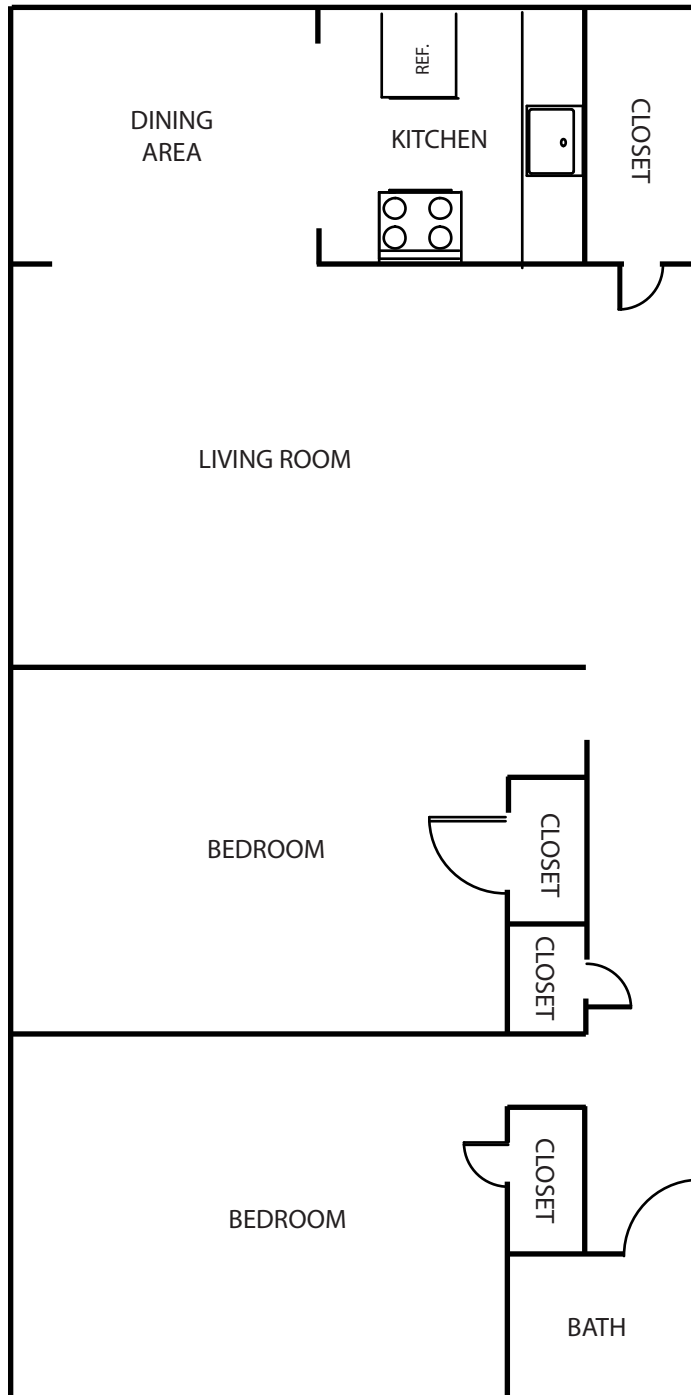

Square footage and dimensions are approximate

For leasing inquiries, please call BA Management Services at 303.333.3773

1 Bedroom / 1 Bath / 522 sf  
Units 105, 205, 305

Square footage and dimensions are approximate

For leasing inquiries, please call BA Management Services at 303.333.3773

**1 Bedroom / 1 Bath / 486 sf  
Units 106, 206, 306**

Square footage and dimensions are approximate

For leasing inquiries, please call BA Management Services at 303.333.3773

1 Bedroom / 1 Bath / 522 sf  
Units 107, 207, 307

Square footage and dimensions are approximate

1 Bedroom / 1 Bath / 540 sf  
Units 108, 208, 308

Square footage and dimensions are approximate

For leasing inquiries, please call BA Management Services at 303.333.3773

1 Bedroom / 1 Bath / 522 sf  
Units 109, 209, 309

Square footage and dimensions are approximate

For leasing inquiries, please call BA Management Services at 303.333.3773

**2 Bedroom / 1 Bath / 670 sf  
Units 102, 202, 302**