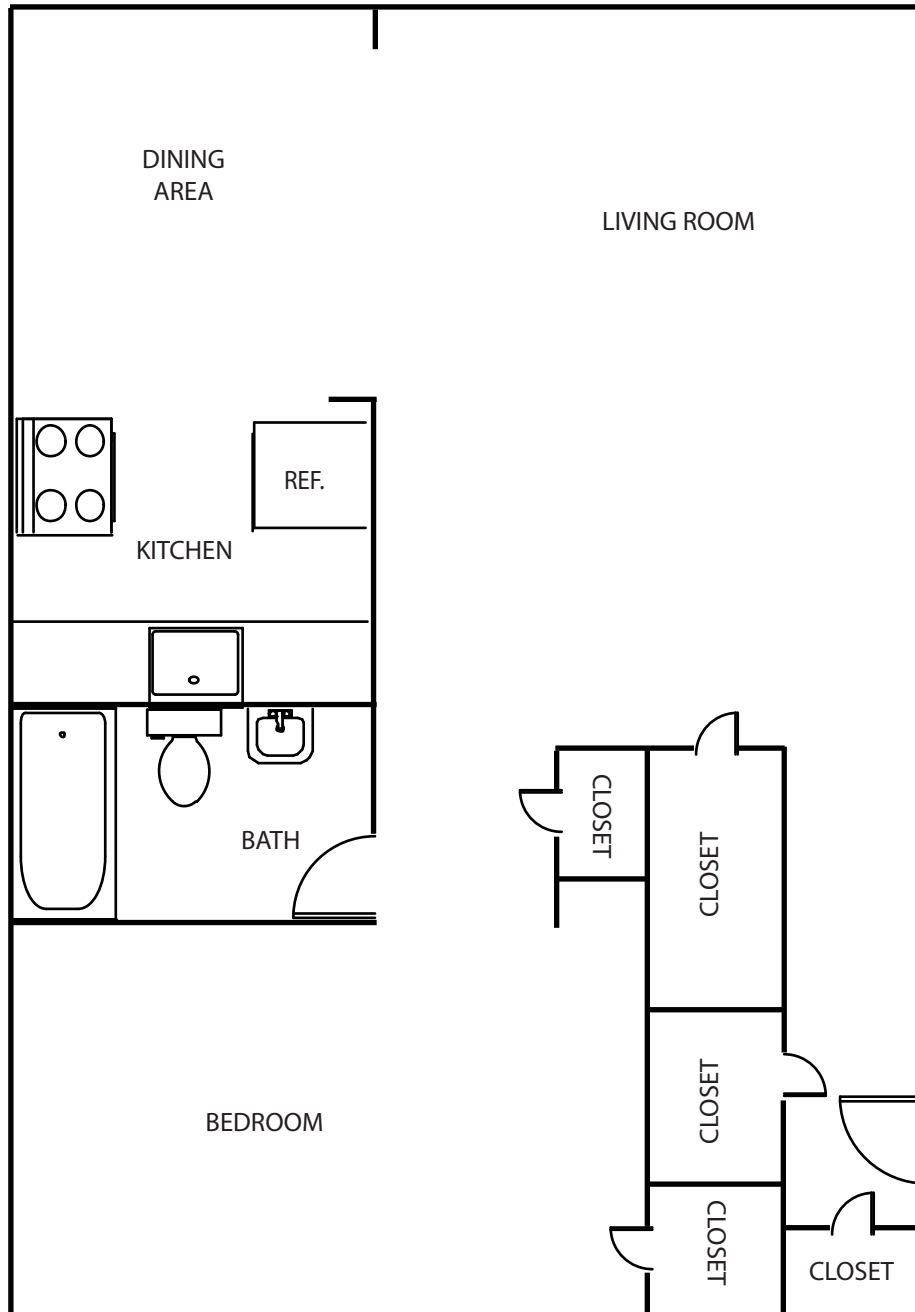

Square footage and dimensions are approximate

For leasing inquiries, please call BA Management Services at 303.333.3773

1 Bedroom / 1 Bath / 522 sf  
Units 105, 205, 305

Square footage and dimensions are approximate

For leasing inquiries, please call BA Management Services at 303.333.3773

**1 Bedroom / 1 Bath / 486 sf  
Units 106, 206, 306**

Square footage and dimensions are approximate

For leasing inquiries, please call BA Management Services at 303.333.3773

1 Bedroom / 1 Bath / 522 sf  
Units 107, 207, 307

Square footage and dimensions are approximate

1 Bedroom / 1 Bath / 540 sf  
Units 108, 208, 308

Square footage and dimensions are approximate

For leasing inquiries, please call BA Management Services at 303.333.3773