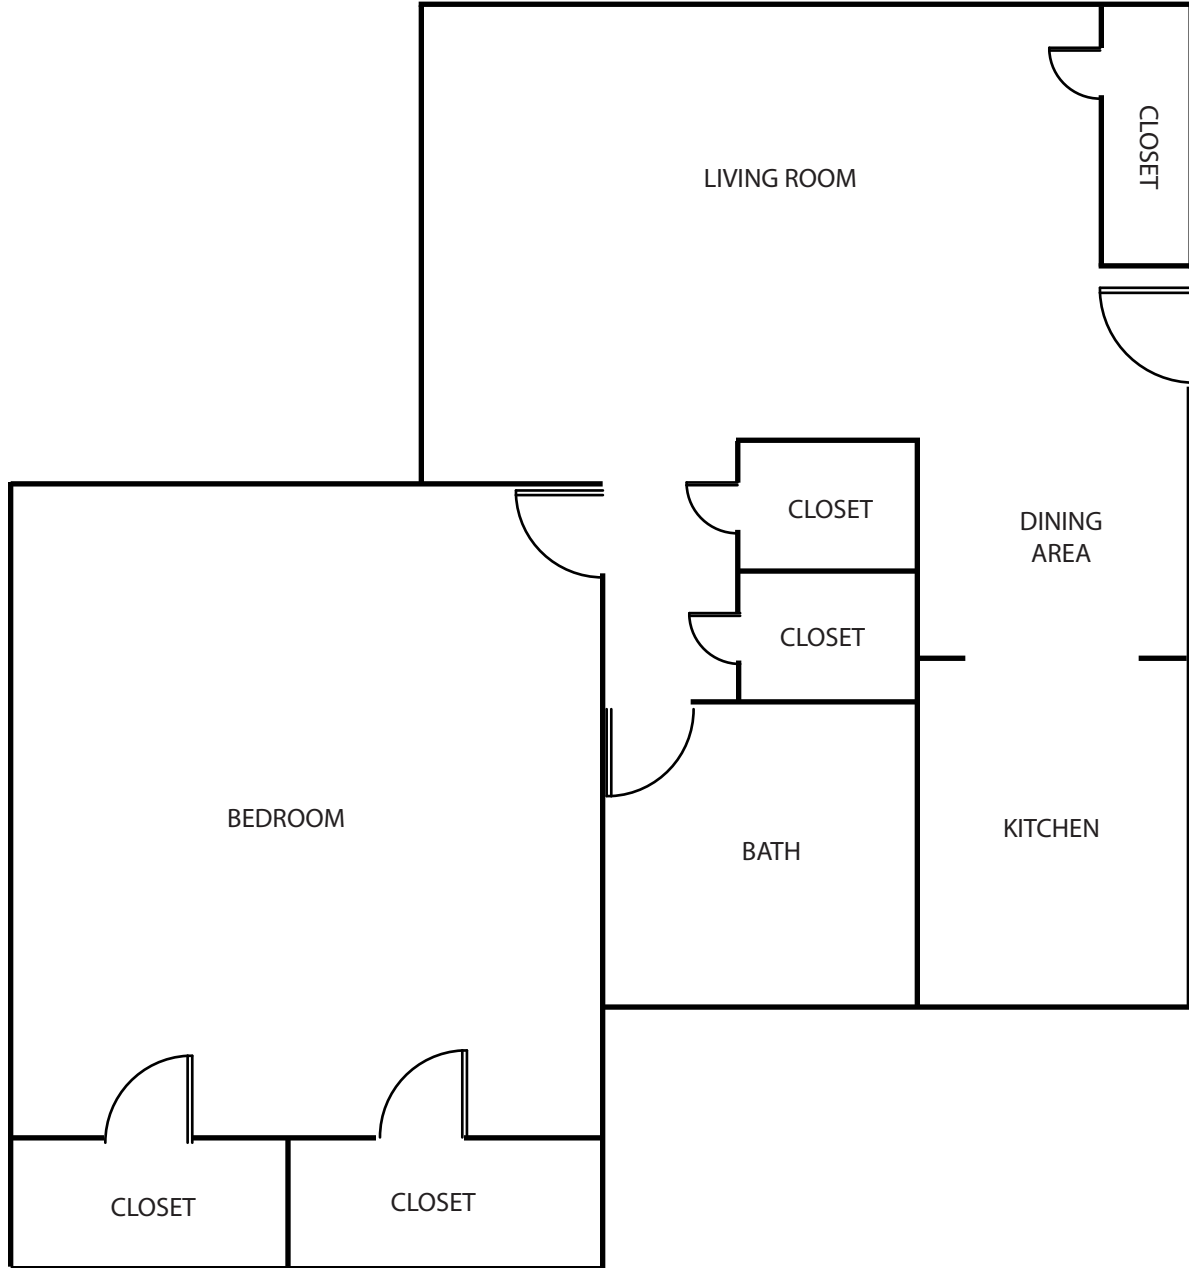

**1 Bedroom / 1 Bath / 574 sf  
Units 101, 201, 301**

Square footage and dimensions are approximate

For leasing inquiries, please call BA Management Services at 303.333.3773

1 Bedroom / 1 Bath / 546 sf  
Units 103, 203, 303

Square footage and dimensions are approximate

For leasing inquiries, please call BA Management Services at 303.333.3773

1 Bedroom / 1 Bath / 522 sf  
Units 105, 205, 305

Square footage and dimensions are approximate

For leasing inquiries, please call BA Management Services at 303.333.3773

**1 Bedroom / 1 Bath / 486 sf  
Units 106, 206, 306**

Square footage and dimensions are approximate

For leasing inquiries, please call BA Management Services at 303.333.3773

1 Bedroom / 1 Bath / 522 sf  
Units 107, 207, 307

Square footage and dimensions are approximate

1 Bedroom / 1 Bath / 540 sf  
Units 108, 208, 308

Square footage and dimensions are approximate

For leasing inquiries, please call BA Management Services at 303.333.3773