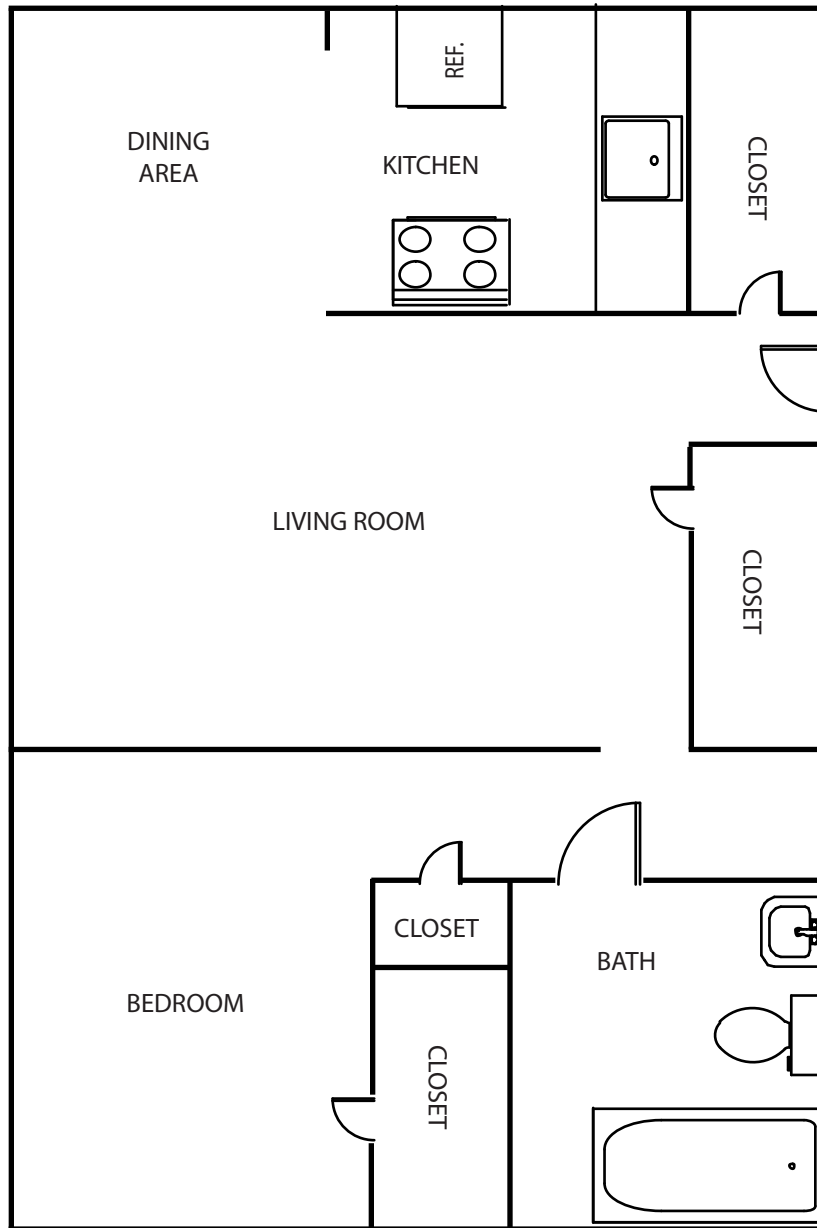

Square footage and dimensions are approximate

For leasing inquiries, please call BA Management Services at 303.333.3773

1 Bedroom / 1 Bath / 522 sf  
Units 105, 205, 305

Square footage and dimensions are approximate

For leasing inquiries, please call BA Management Services at 303.333.3773

**1 Bedroom / 1 Bath / 486 sf  
Units 106, 206, 306**

Square footage and dimensions are approximate

For leasing inquiries, please call BA Management Services at 303.333.3773

1 Bedroom / 1 Bath / 522 sf  
Units 107, 207, 307

Square footage and dimensions are approximate

1 Bedroom / 1 Bath / 540 sf  
Units 108, 208, 308

Square footage and dimensions are approximate

For leasing inquiries, please call BA Management Services at 303.333.3773