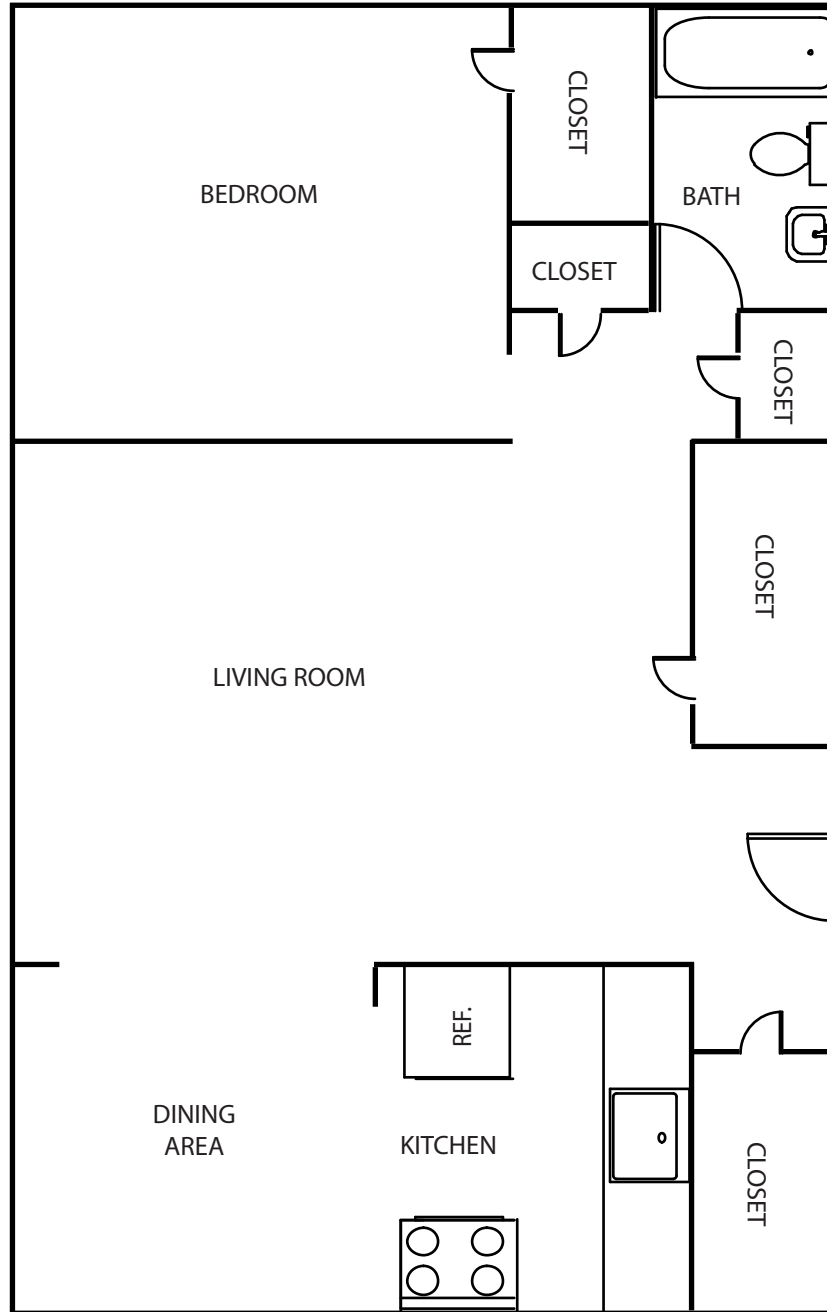

Square footage and dimensions are approximate

For leasing inquiries, please call BA Management Services at 303.333.3773

1 Bedroom / 1 Bath / 522 sf  
Units 105, 205, 305

Square footage and dimensions are approximate

For leasing inquiries, please call BA Management Services at 303.333.3773

**1 Bedroom / 1 Bath / 486 sf  
Units 106, 206, 306**

Square footage and dimensions are approximate

For leasing inquiries, please call BA Management Services at 303.333.3773

1 Bedroom / 1 Bath / 522 sf  
Units 107, 207, 307

Square footage and dimensions are approximate

1 Bedroom / 1 Bath / 540 sf  
Units 108, 208, 308

Square footage and dimensions are approximate

For leasing inquiries, please call BA Management Services at 303.333.3773

1 Bedroom / 1 Bath / 522 sf  
Units 109, 209, 309

Square footage and dimensions are approximate

For leasing inquiries, please call BA Management Services at 303.333.3773

**2 Bedroom / 1 Bath / 670 sf  
Units 102, 202, 302**