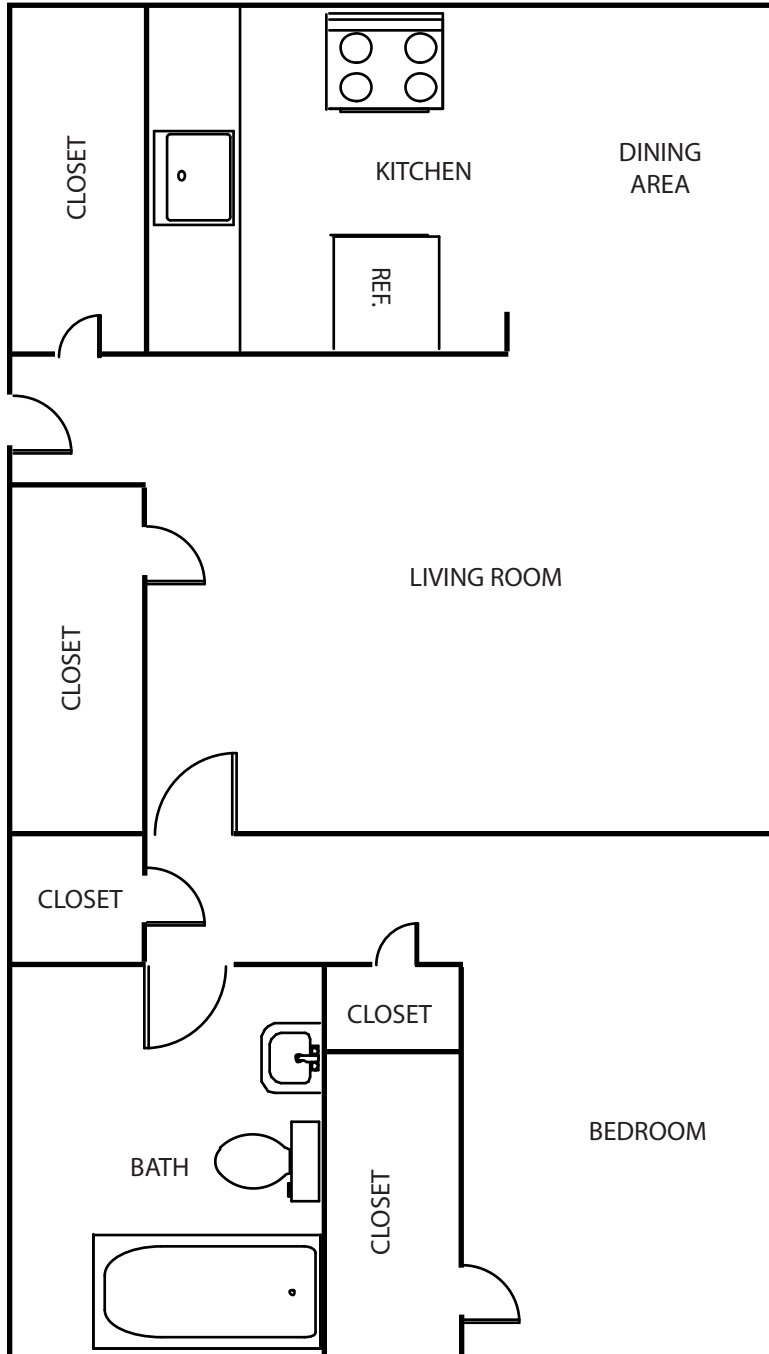

**1 Bedroom / 1 Bath / 574 sf  
Units 101, 201, 301**

Square footage and dimensions are approximate

For leasing inquiries, please call BA Management Services at 303.333.3773

1 Bedroom / 1 Bath / 546 sf  
Units 103, 203, 303

Square footage and dimensions are approximate

For leasing inquiries, please call BA Management Services at 303.333.3773

1 Bedroom / 1 Bath / 522 sf  
Units 105, 205, 305

Square footage and dimensions are approximate

For leasing inquiries, please call BA Management Services at 303.333.3773

**1 Bedroom / 1 Bath / 486 sf  
Units 106, 206, 306**

Square footage and dimensions are approximate

For leasing inquiries, please call BA Management Services at 303.333.3773

1 Bedroom / 1 Bath / 522 sf  
Units 107, 207, 307

Square footage and dimensions are approximate

1 Bedroom / 1 Bath / 540 sf  
Units 108, 208, 308

Square footage and dimensions are approximate

For leasing inquiries, please call BA Management Services at 303.333.3773