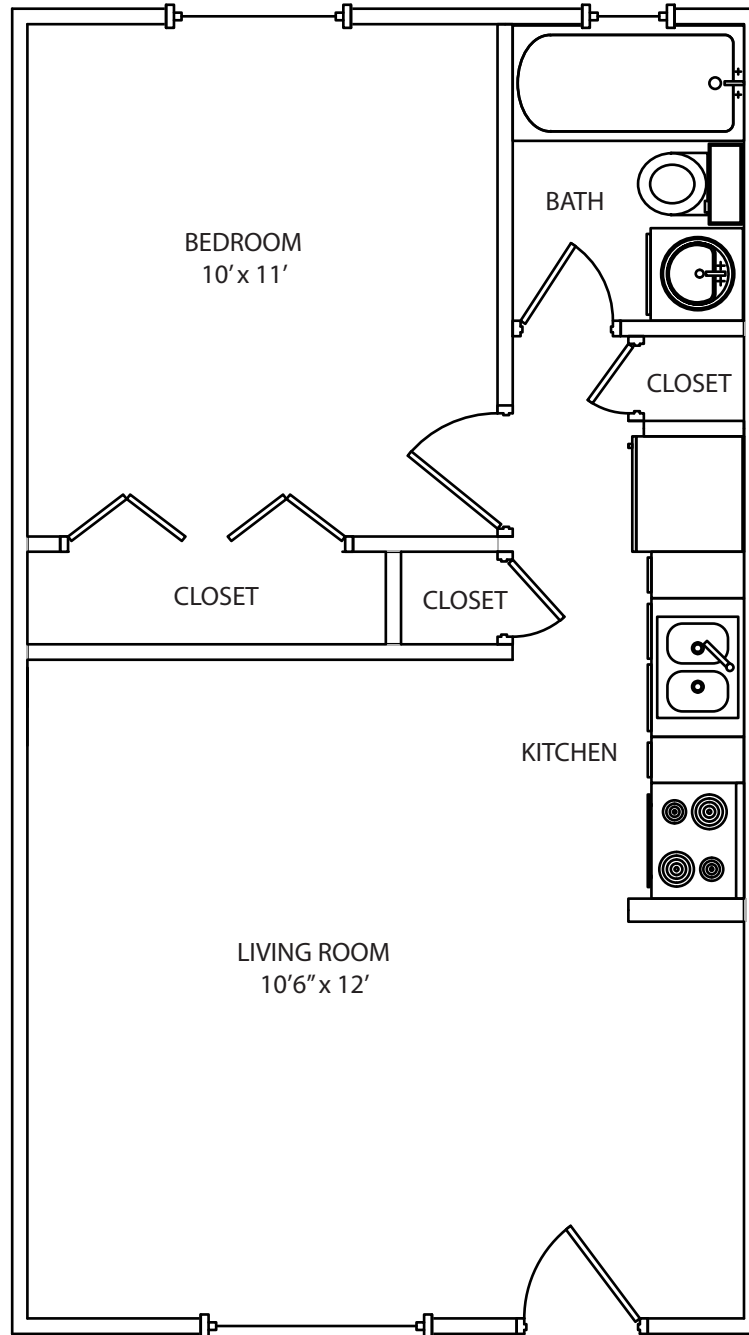

1 Bedroom / 1 Bath / 486 sf

Square footage and dimensions are approximate

For leasing inquiries, please call Boutique Apartments Management Services at 303.333.3773