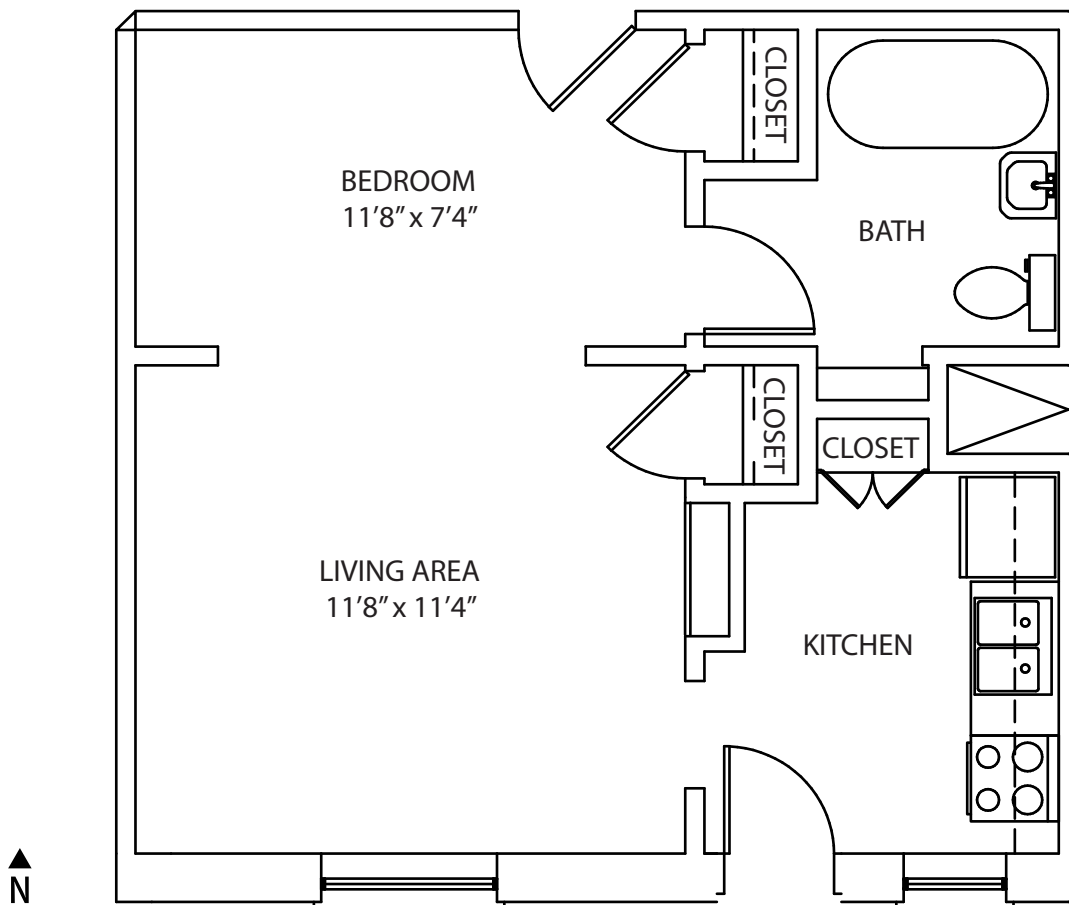

## LE CIRQUE APARTMENTS

1010 E. 13th Ave.

Denver, Colorado

[www.boutiqueapartments.com](http://www.boutiqueapartments.com)

Style H: Studio / 1 Bath / 424 sf  
Units 2, 3\*, 4, 12, 13, 14 (north wing)  
Units 102\*, 103\*, 104\*, 112\*, 113\*, 114\* (south wing)

Square footage and dimensions are approximate

\*Wall between kitchen & living area is a dining counter in units 3, 102, 103, 104, 112, 113, 114.

For leasing inquiries, please call Boutique Apartments at 303.333.3773

## LE CIRQUE APARTMENTS

1010 E. 13th Ave.

Denver, Colorado

[www.boutiqueapartments.com](http://www.boutiqueapartments.com)

Style D: 1 Bedroom / 1 Bath / 463 sf  
Units 5\*, 15 (north wing)  
Units 105\*, 115\* (south wing)

Square footage and dimensions are approximate

\*Wall between kitchen & living area is a dining counter in units 5, 105, 115.

For leasing inquiries, please call Boutique Apartments at 303.333.3773