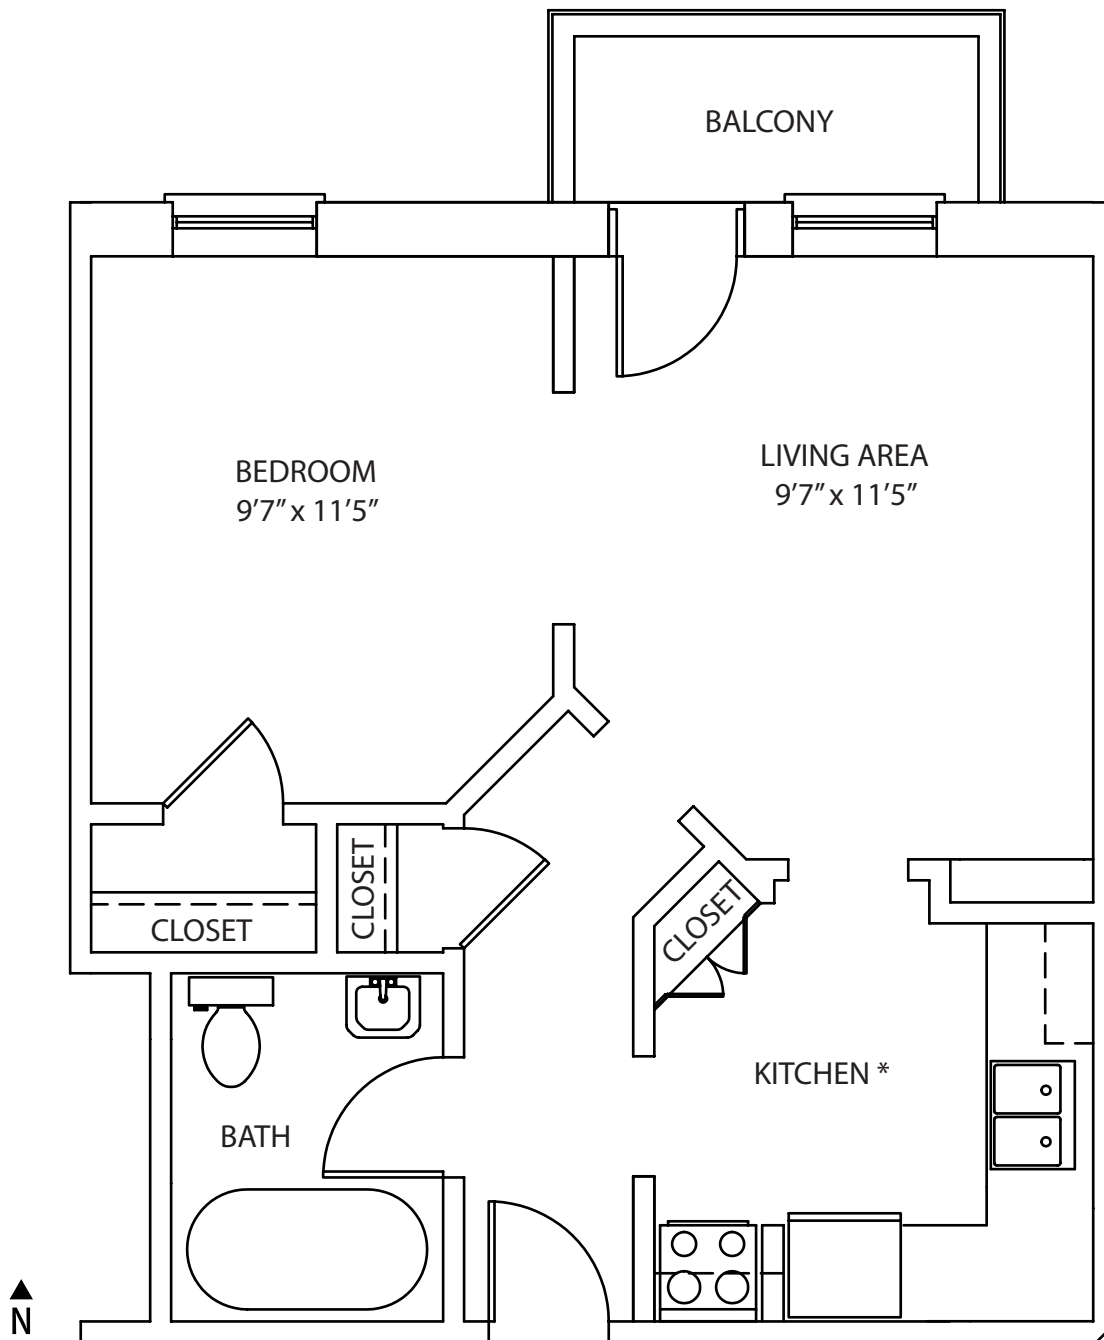

## LE CIRQUE APARTMENTS

1010 E. 13th Ave.

Denver, Colorado

[www.boutiqueapartments.com](http://www.boutiqueapartments.com)

Style D: 1 Bedroom / 1 Bath / 463 sf  
Units 5\*, 15 (north wing)  
Units 105\*, 115\* (south wing)

Square footage and dimensions are approximate

\*Wall between kitchen & living area is a dining counter in units 5, 105, 115.

For leasing inquiries, please call Boutique Apartments at 303.333.3773

## Style B: 1 Bedroom / 1 Bath / 502 sf Units 6, 7, 8, 9, 16, 17, 18, 19 (north wing)

Square footage and dimensions are approximate

\* Kitchen layout may differ slightly depending on unit.

For leasing inquiries, please call Boutique Apartments at 303.333.3773