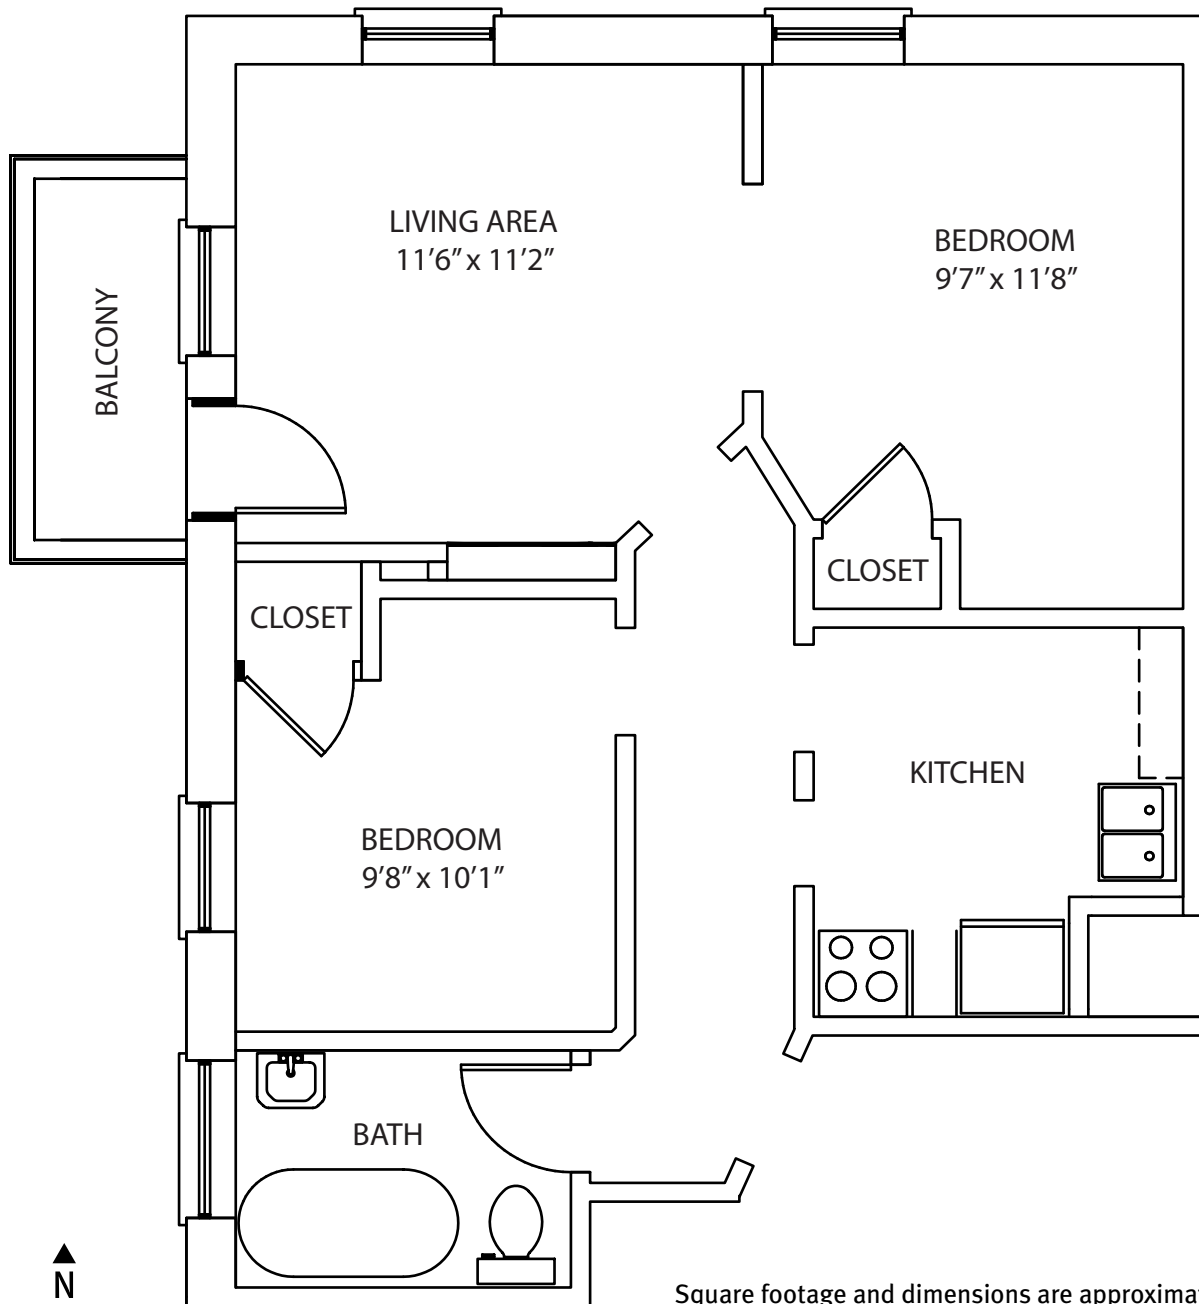

Style A: 2 Bedroom / 1 Bath / 612 sf Units 10, 20 (north wing)

For leasing inquiries, please call Boutique Apartments at 303.333.3773