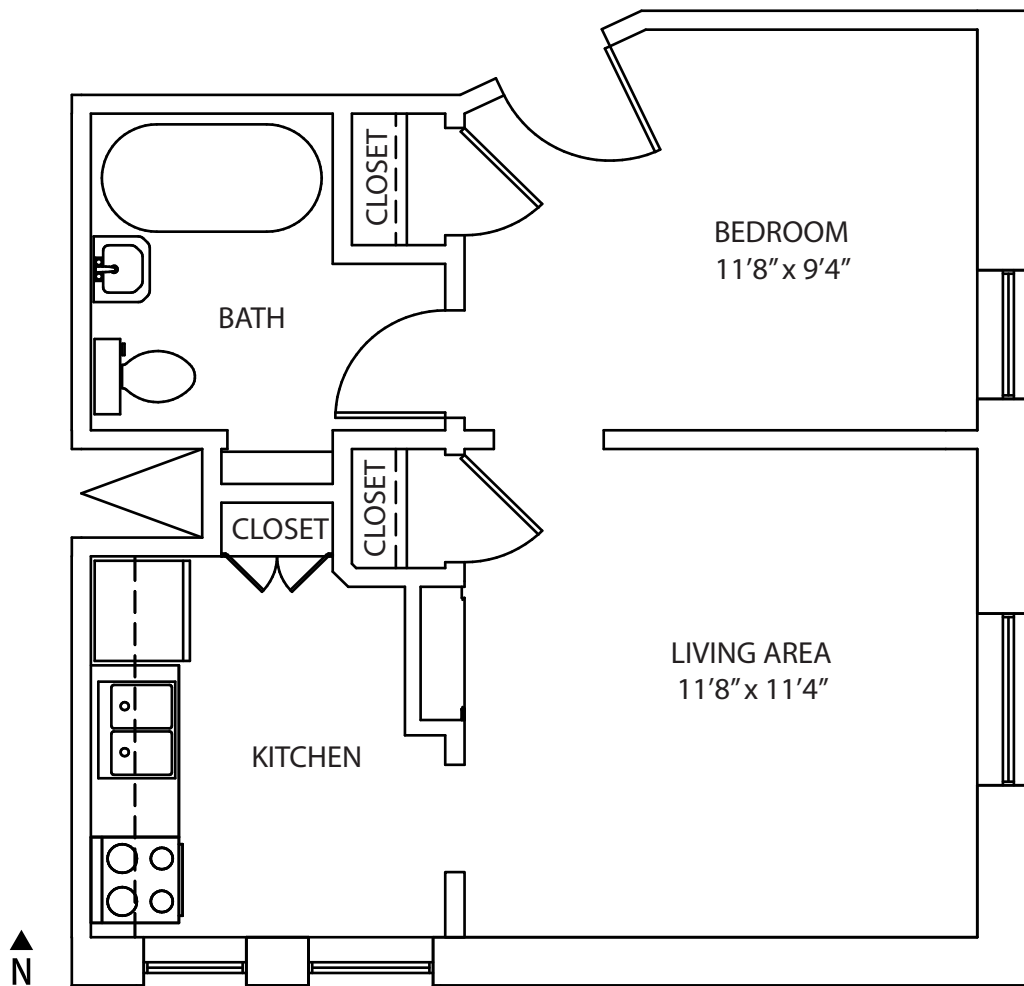

## LE CIRQUE APARTMENTS

1010 E. 13th Ave.

Denver, Colorado

[www.boutiqueapartments.com](http://www.boutiqueapartments.com)

Style H: Studio / 1 Bath / 424 sf  
Units 2, 3\*, 4, 12, 13, 14 (north wing)  
Units 102\*, 103\*, 104\*, 112\*, 113\*, 114\* (south wing)

Square footage and dimensions are approximate

\*Wall between kitchen & living area is a dining counter in units 3, 102, 103, 104, 112, 113, 114.

For leasing inquiries, please call Boutique Apartments at 303.333.3773

## LE CIRQUE APARTMENTS

1010 E. 13th Ave.

Denver, Colorado

[www.boutiqueapartments.com](http://www.boutiqueapartments.com)

Style D: 1 Bedroom / 1 Bath / 463 sf  
Units 5\*, 15 (north wing)  
Units 105\*, 115\* (south wing)

Square footage and dimensions are approximate

\*Wall between kitchen & living area is a dining counter in units 5, 105, 115.

For leasing inquiries, please call Boutique Apartments at 303.333.3773