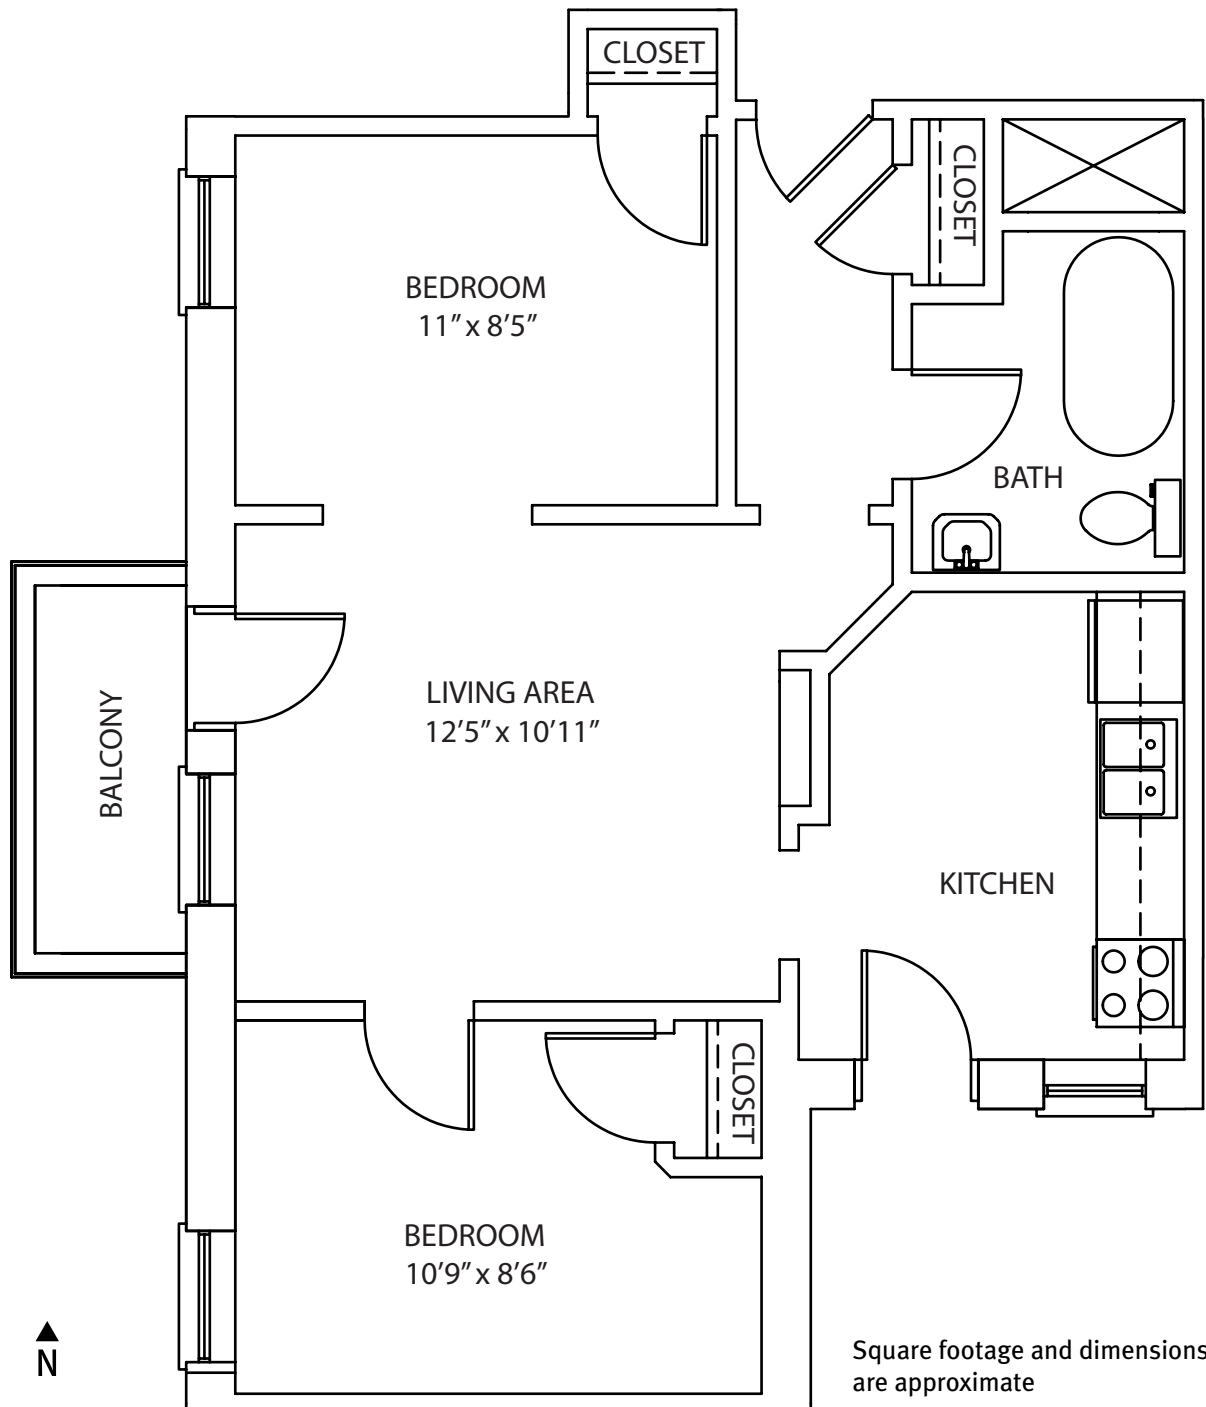

Style C: 2 Bedroom / 1 Bath / 625 sf Units 1, 11 (north wing)

For leasing inquiries, please call Boutique Apartments at 303.333.3773