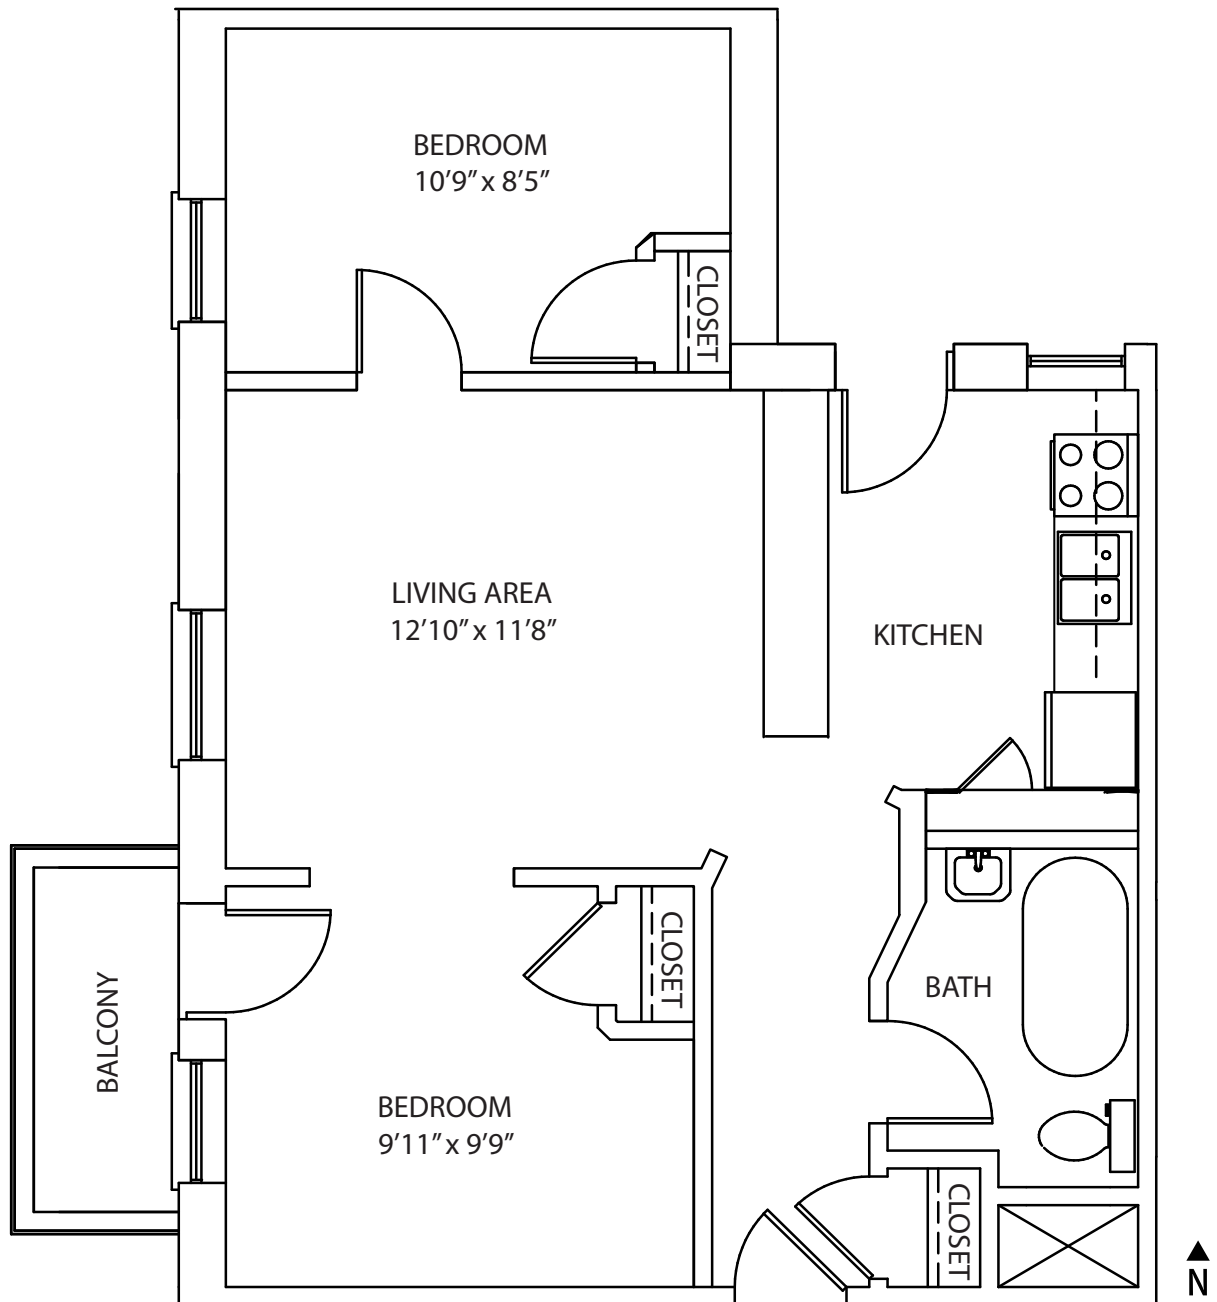

Style E: 2 Bedroom / 1 Bath / 651 sf Units 110, 120 (south wing)

Square footage and dimensions are approximate

For leasing inquiries, please call Boutique Apartments at 303.333.3773