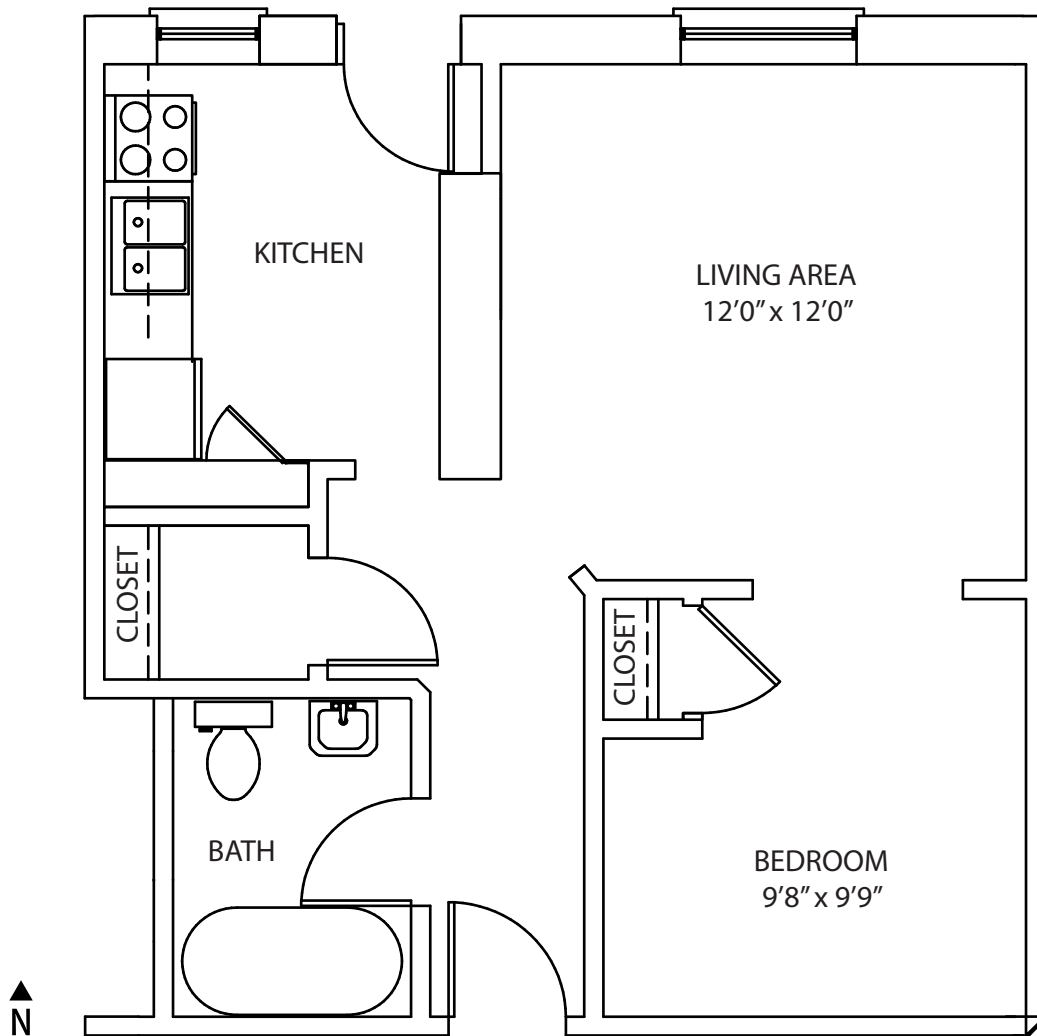

## Style B: 1 Bedroom / 1 Bath / 502 sf Units 6, 7, 8, 9, 16, 17, 18, 19 (north wing)

Square footage and dimensions are approximate

\* Kitchen layout may differ slightly depending on unit.

For leasing inquiries, please call Boutique Apartments at 303.333.3773

# LE CIRQUE APARTMENTS

1010 E. 13th Ave.

Denver, Colorado

[www.boutiqueapartments.com](http://www.boutiqueapartments.com)

**Style F: 1 Bedroom / 1 Bath / 509 sf**  
**Units 106, 107, 108, 109, 116, 117, 118, 119 (south wing)**