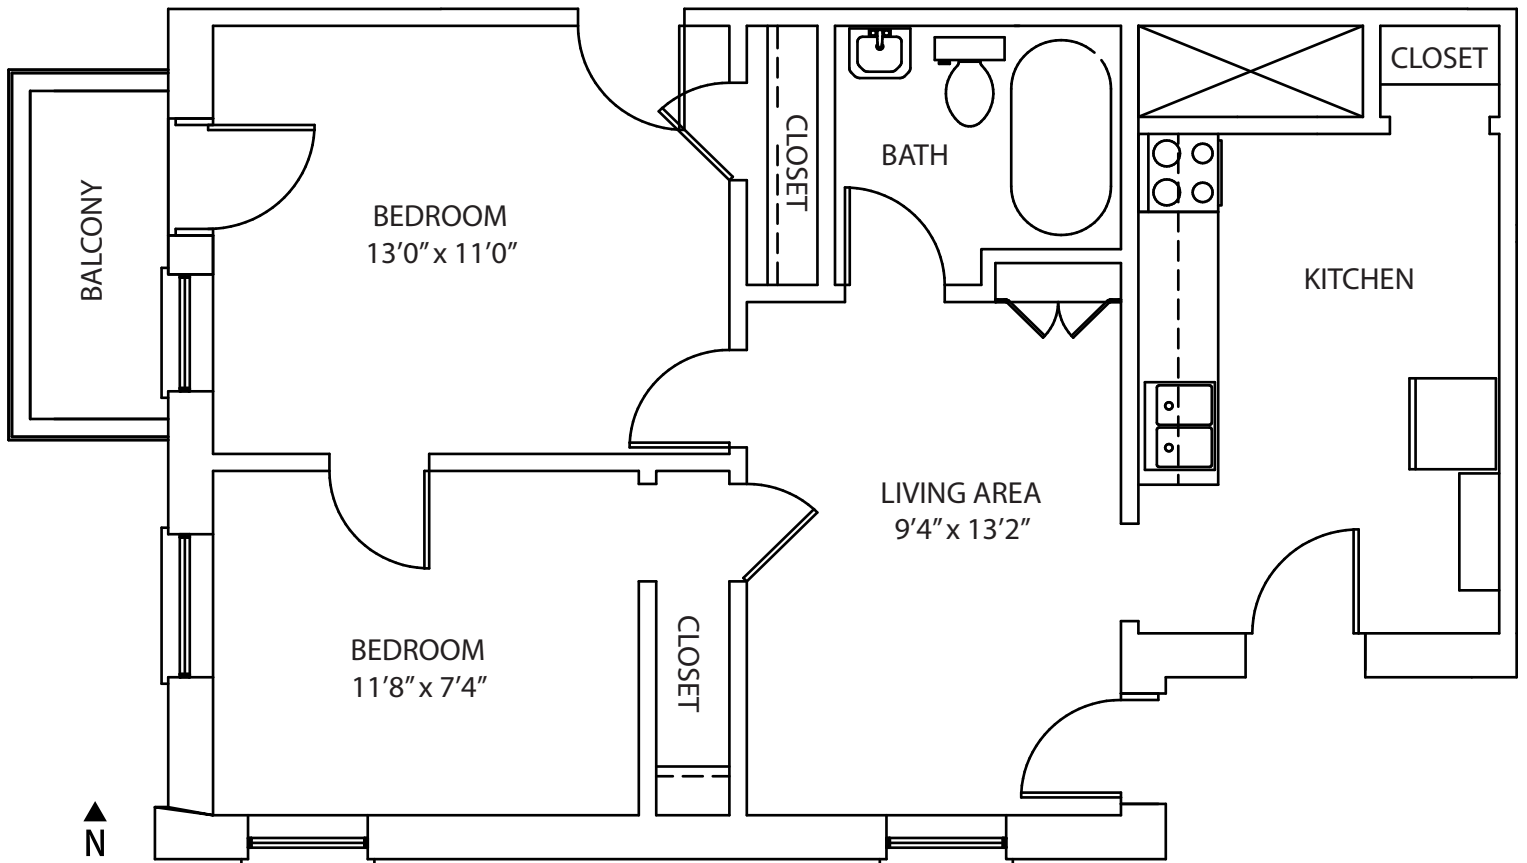

## Style E: 2 Bedroom / 1 Bath / 651 sf Units 110, 120 (south wing)

Square footage and dimensions are approximate

For leasing inquiries, please call Boutique Apartments at 303.333.3773

## Style G: 2 Bedroom / 1 Bath / 692 sf Units 101, 111 (south wing)

Square footage and dimensions are approximate

For leasing inquiries, please call Boutique Apartments at 303.333.3773