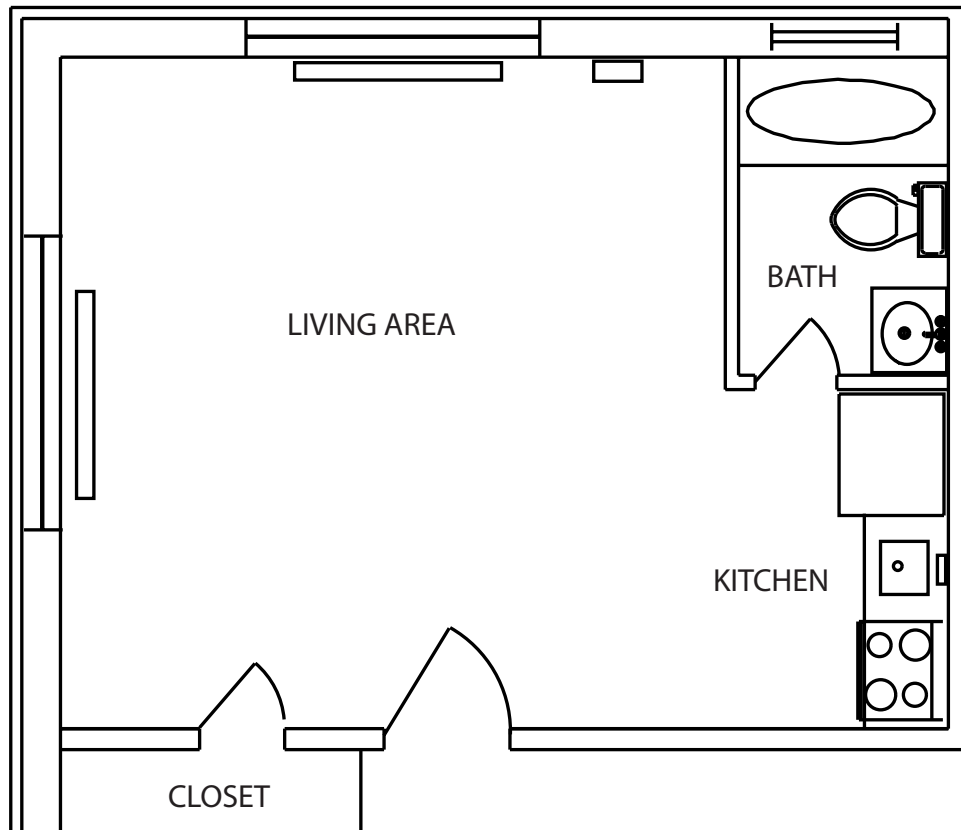

SHAMBHALA APARTMENTS

1355 Pearl Street

Denver, Colorado

www.boutiqueapartments.com

Studio Style C / 1 Bath / 380 sf

Dimensions are approximate

For leasing inquiries, please call Boutique Apartments at 303.333.3773

SHAMBHALA APARTMENTS

1355 Pearl Street

Denver, Colorado

www.boutiqueapartments.com

Studio Style D / 1 Bath / 363 sf

Dimensions are approximate

For leasing inquiries, please call Boutique Apartments at 303.333.3773