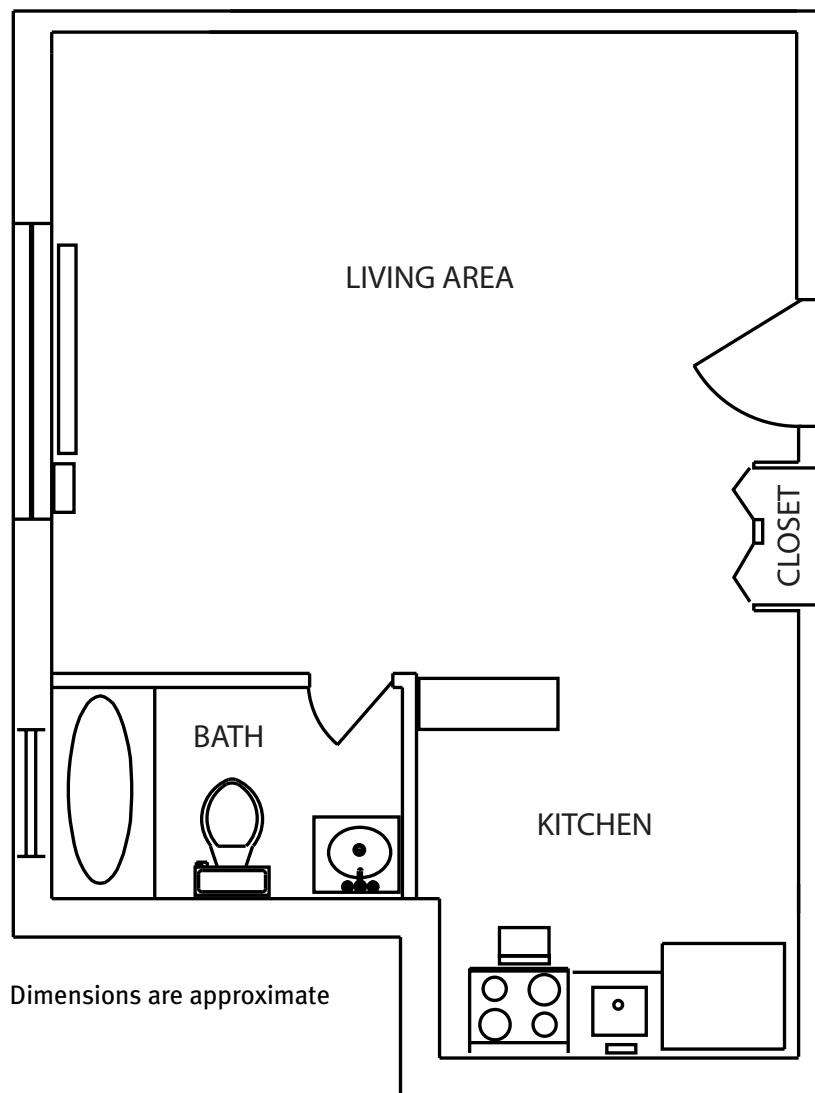

Studio Style E / 1 Bath / 420 sf

For leasing inquiries, please call Boutique Apartments at 303.333.3773