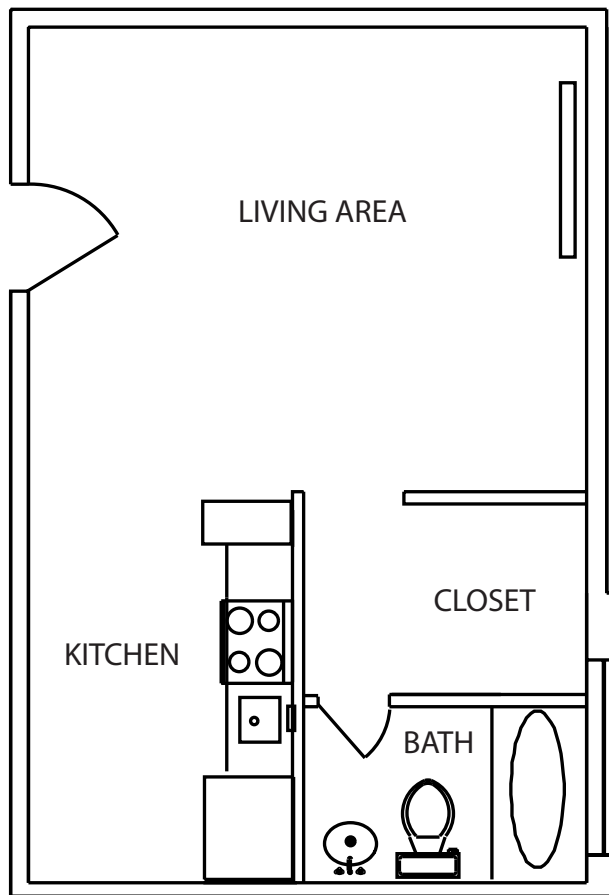

SHAMBHALA APARTMENTS

1355 Pearl Street

Denver, Colorado

www.boutiqueapartments.com

Studio Style B / 1 Bath / 306 sf

Dimensions are approximate

For leasing inquiries, please call Boutique Apartments at 303.333.3773

SHAMBHALA APARTMENTS

1355 Pearl Street

Denver, Colorado

www.boutiqueapartments.com

Studio Style C / 1 Bath / 380 sf

Dimensions are approximate

For leasing inquiries, please call Boutique Apartments at 303.333.3773