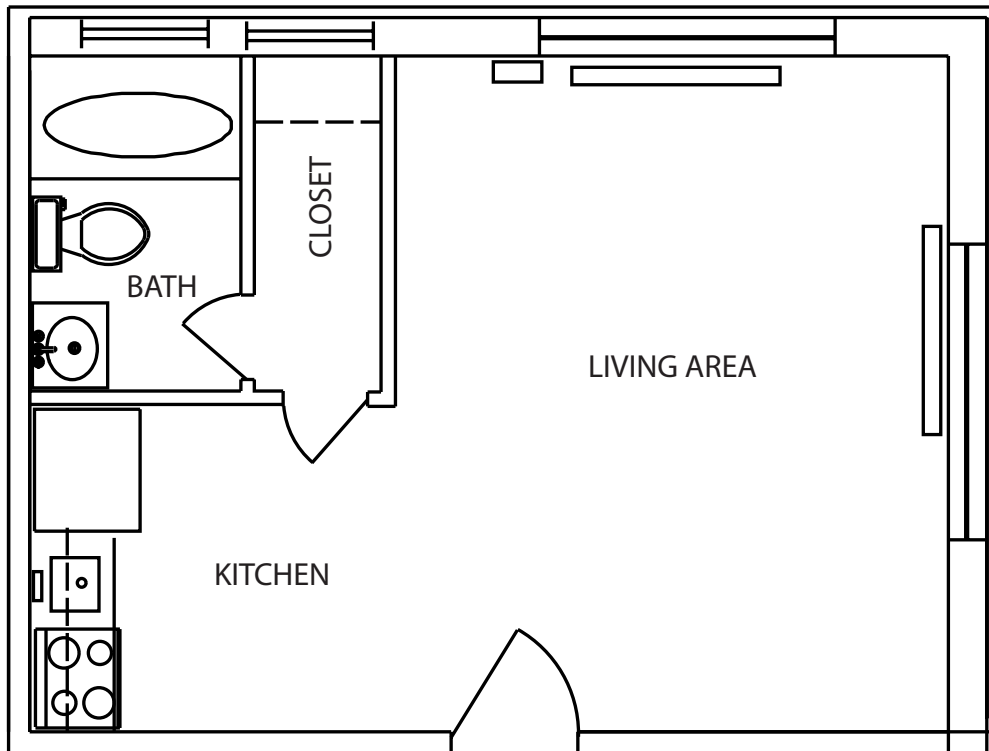

SHAMBHALA APARTMENTS

1355 Pearl Street

Denver, Colorado

www.boutiqueapartments.com

Studio Style A / 1 Bath / 382 sf

Dimensions are approximate

For leasing inquiries, please call Boutique Apartments at 303.333.3773

SHAMBHALA APARTMENTS

1355 Pearl Street

Denver, Colorado

www.boutiqueapartments.com

Studio Style B / 1 Bath / 306 sf

Dimensions are approximate

For leasing inquiries, please call Boutique Apartments at 303.333.3773