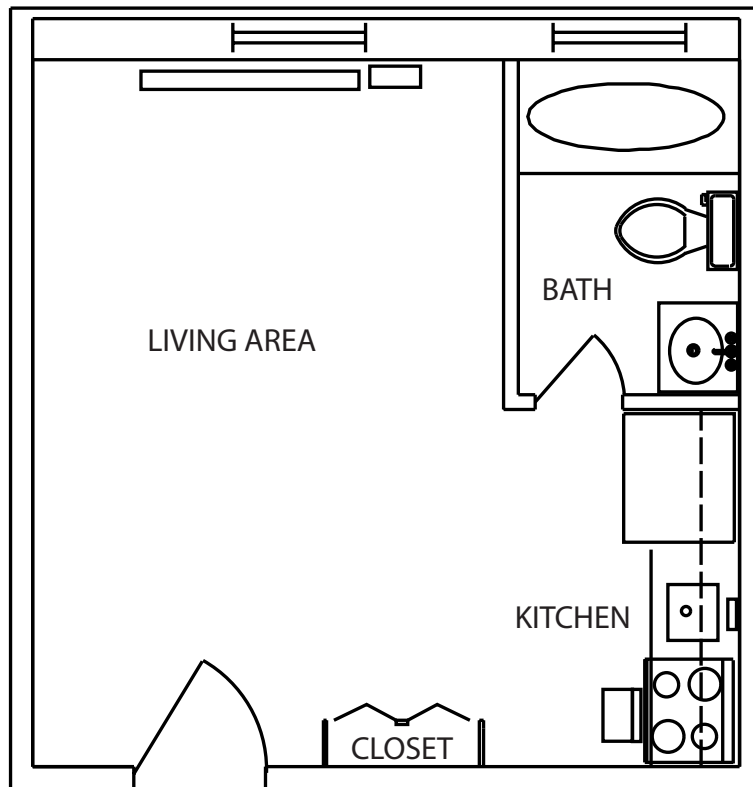

SHAMBHALA APARTMENTS

1355 Pearl Street

Denver, Colorado

www.boutiqueapartments.com

Studio Style A / 1 Bath / 382 sf

Dimensions are approximate

For leasing inquiries, please call Boutique Apartments at 303.333.3773

SHAMBHALA APARTMENTS

1355 Pearl Street

Denver, Colorado

www.boutiqueapartments.com

Studio Style B / 1 Bath / 306 sf

Dimensions are approximate

For leasing inquiries, please call Boutique Apartments at 303.333.3773